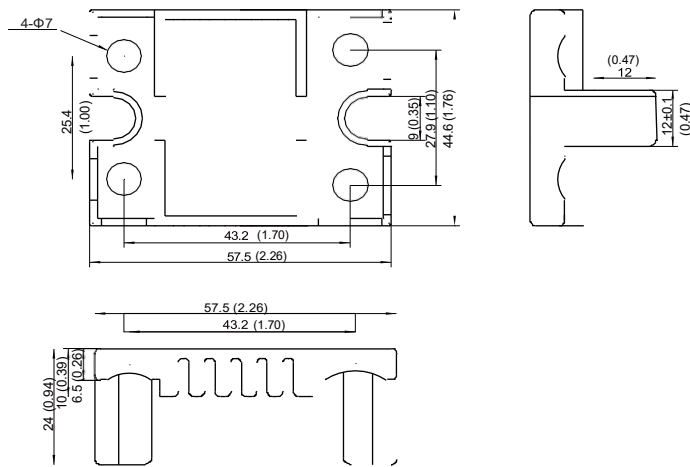

- ◆ ASR-C100 Suitable for ASR-SI Single Phase Relay
- ◆ ASR-C110 Suitable for ASR-SQ Three Phase Relay
- ◆ ASR-C120 Suitable for ASR-SIM Single Phase Relay
- ◆ Relay RoHS Compliant

ASR-C100

ASR-C120

ASR-C110

Ordering Information

Outline Dimensions

ASR-C100

ASR-C110

ASR-C120

Agency Approvals (Certification)