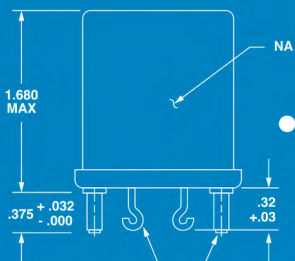

Scan to Visit Catalog

RELAY SOCKETS

- Esterline / Leach Intl.
- Amphenol Pcd
- Armel

Scan to Visit Catalog

CIRCUIT BREAKERS

- Sensata Technologies
 - Klixon
- Labinal Power Systems
 - Mech. Products
- E-T-A