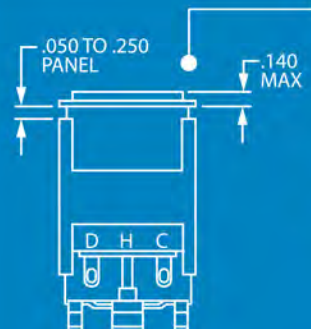

ILLUMINATED SWITCHES & INDICATORS

- Sagem (MSC)
 - MIL-PRF-22885
- Electroswitch
- Esterline / Korrry
- Marl International
- Dialight

Scan to Visit Catalog

STATUS INDICATORS

- L-3 Electroynamics
 - Ball Indicators
 - Flag Indicators
 - LED Indicators
- Marl International