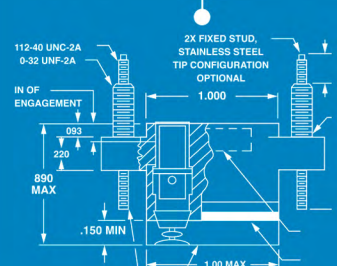

Scan to Visit Catalog

RELAY SOCKETS

- Esterline / Leach Intl.
- Amphenol Pcd
- Armel

Scan to Visit Catalog

CIRCUIT BREAKERS

- Sensata Technologies
 - Klixon
- Labinal Power Systems
 - Mech. Products
- E-T-A