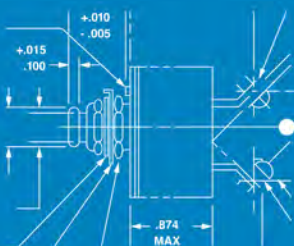

ILLUMINATED SWITCHES & INDICATORS

- Sagem (MSC)
 - MIL-PRF-22885
- Electroswitch
- Esterline / Korrry
- Marl International
- Dialight

Scan to Visit Catalog

STATUS INDICATORS

- L-3 Electroynamics
 - Ball Indicators
 - Flag Indicators
 - LED Indicators
- Marl International