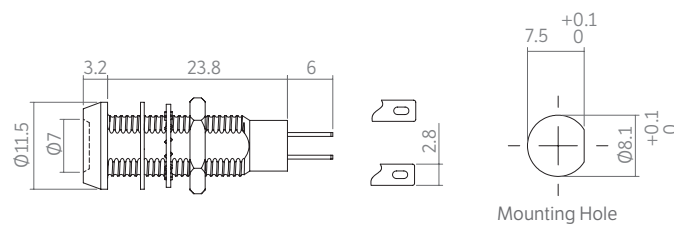

671 SERIES

SPECIFICATIONS

- $\varnothing 25.4\text{mm}$ (1.000") mounting
- Black anodized aluminum housing
- RIA 12 approved versions available
- Color diffused lens
- Sealed to IP67
- Large LED indication
- AC versions available
- Range of LED colors
- Range of voltage options

Complete online datasheet: <http://ds.leds.co.uk/ds/671series.pdf>

DIMENSIONS

Scale 1:2
All dimensions measured in mm.

677 SERIES

SPECIFICATIONS

- $\varnothing 8.1\text{mm}$ (0.318") mounting
- Black anodized aluminum housing
- Sealed to IP67 - weatherproof
- Wide viewing angle - smoked lens
- Internal potting
- Internal reverse protection diode fitted as standard
- Range of LED color options
- Range of voltage options
- Flying lead terminations available

Complete online datasheet: <http://ds.leds.co.uk/ds/677series.pdf>

DIMENSIONS

Actual size.
All dimensions measured in mm.