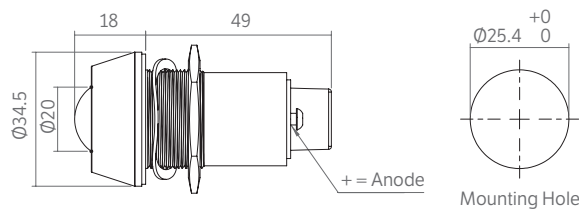

671 SERIES

SPECIFICATIONS

- $\varnothing 25.4\text{mm}$ (1.000") mounting
- Black anodized aluminum housing
- RIA 12 approved versions available
- Color diffused lens
- Sealed to IP67
- Large LED indication
- AC versions available
- Range of LED colors
- Range of voltage options

Complete online datasheet: <http://ds.leds.co.uk/ds/671series.pdf>

DIMENSIONS

Scale 1:2
All dimensions measured in mm.

677 SERIES

SPECIFICATIONS

- $\varnothing 8.1\text{mm}$ (0.318") mounting
- Black anodized aluminum housing
- Sealed to IP67 - weatherproof
- Wide viewing angle - smoked lens
- Internal potting
- Internal reverse protection diode fitted as standard
- Range of LED color options
- Range of voltage options
- Flying lead terminations available

Complete online datasheet: <http://ds.leds.co.uk/ds/677series.pdf>

DIMENSIONS

Actual size.
All dimensions measured in mm.