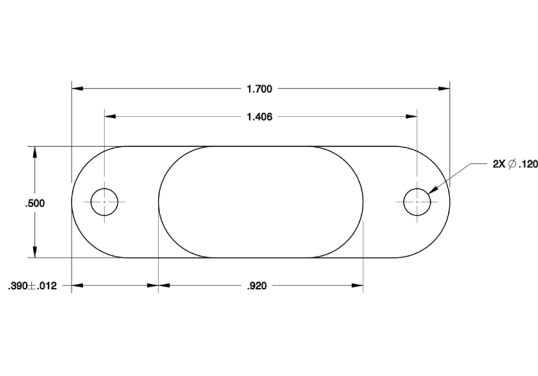

## RSN200000 Materials

**Plate:** Aluminum 6061-T6, Black Anodized

**Gasket:** Silicone Blend Elastomer, 60 Durometer, Shore A.

## Dimensions

Top View

Side View

## RSN300000 Materials

**Plate:** Aluminum 6061-T6, Black Anodized

**Gasket:** Silicone Blend Elastomer, 60 Durometer, Shore A.