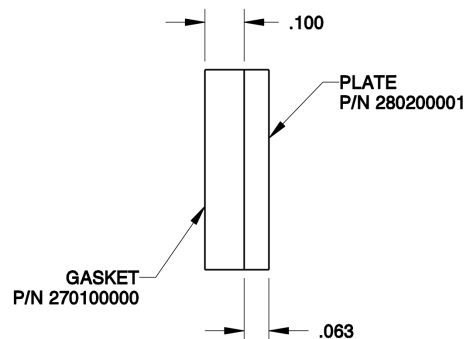

## RSN200000 Materials

**Plate:** Aluminum 6061-T6, Black Anodized

**Gasket:** Silicone Blend Elastomer, 60 Durometer, Shore A.

## Dimensions

Top View

Side View

## RSN300000 Materials

**Plate:** Aluminum 6061-T6, Black Anodized

**Gasket:** Silicone Blend Elastomer, 60 Durometer, Shore A.