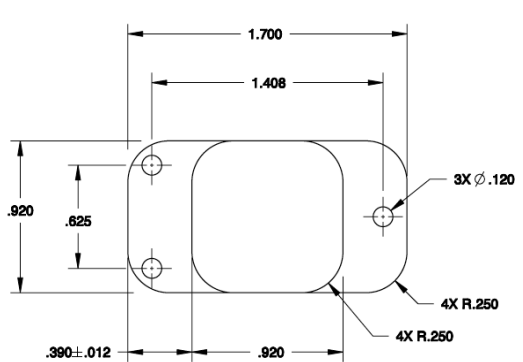

## Dimensions

Top View

Side View

## RSN300000 Materials

**Plate:** Aluminum 6061-T6, Black Anodized

**Gasket:** Silicone Blend Elastomer, 60 Durometer, Shore A.