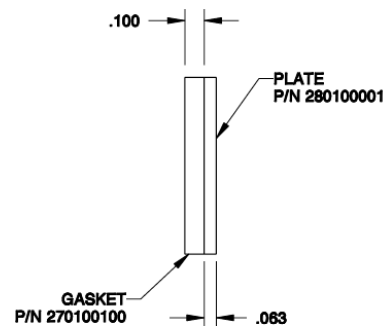

## RSN200000 Materials

**Plate:** Aluminum 6061-T6, Black Anodized

**Gasket:** Silicone Blend Elastomer, 60 Durometer, Shore A.

## Dimensions

Top View

Side View

## RSN300000 Materials

**Plate:** Aluminum 6061-T6, Black Anodized

**Gasket:** Silicone Blend Elastomer, 60 Durometer, Shore A.