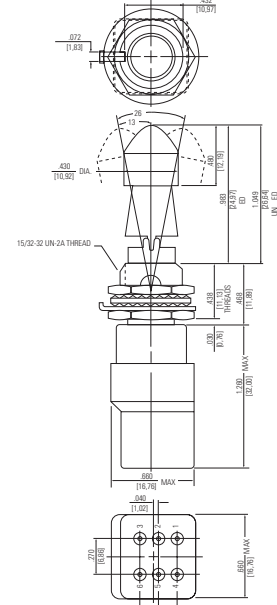

MINIATURE POSITIVE ACTION SWITCHES

Series - 8855, 8856, 8866-69

MIL-DTL-8834 Miniature Positive Action Switches
Toggle and Lever Lock/IWTS Terminals

MOUNTING DIMENSIONS - ONE POLE / 8855, 8866, 8868

Small Toggle

Large Toggle/ Terminal Identification

Lever Lock

MOUNTING DIMENSIONS - TWO POLE / 8856, 8867, 8869

Small Toggle

Large Toggle/ Terminal Identification

Lever Lock

STANDARD
0.00 = inches
[0,0] = mm

Mounting dimensions for reference only.