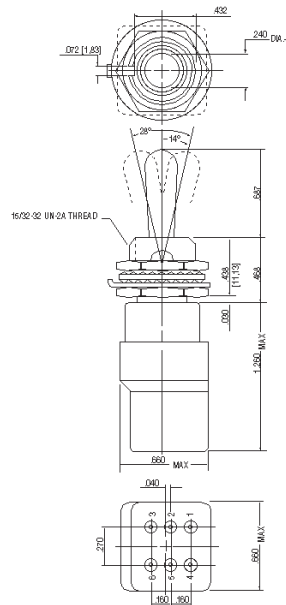

MINIATURE POSITIVE ACTION SWITCHES

Series - 8855, 8856, 8866-69

MIL-DTL-8834 Miniature Positive Action Switches
Toggle and Lever Lock/IWTS Terminals

MOUNTING DIMENSIONS - ONE POLE / 8855, 8866, 8868

Small Toggle

Large Toggle/ Terminal Identification

Lever Lock

MOUNTING DIMENSIONS - TWO POLE / 8856, 8867, 8869

Small Toggle

Large Toggle/ Terminal Identification

Lever Lock

STANDARD
0.00 = inches
[0,0] = mm

Mounting dimensions for reference only.