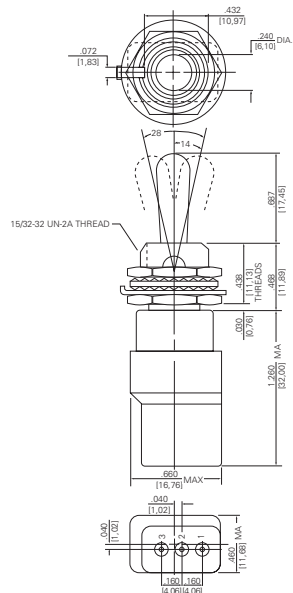

MINIATURE POSITIVE ACTION SWITCHES

Series - 8855, 8856, 8866-69

MIL-DTL-8834 Miniature Positive Action Switches
Toggle and Lever Lock/IWTS Terminals

MOUNTING DIMENSIONS - ONE POLE / 8855, 8866, 8868

Small Toggle

Large Toggle/ Terminal Identification

Lever Lock

MOUNTING DIMENSIONS - TWO POLE / 8856, 8867, 8869

Small Toggle

Large Toggle/ Terminal Identification

Lever Lock

STANDARD
0.00 = inches
[0,0] = mm

Mounting dimensions for reference only.