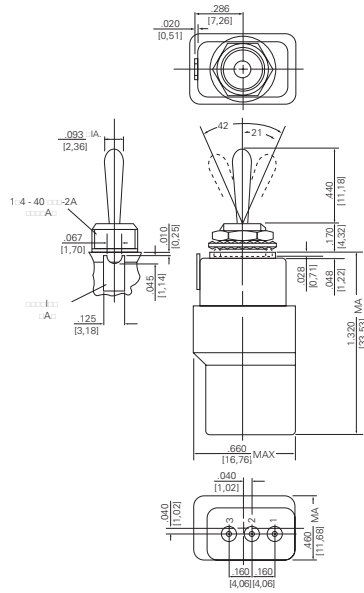

MINIATURE POSITIVE ACTION SWITCHES

Series - 8855, 8856, 8866-69

MIL-DTL-8834 Miniature Positive Action Switches
Toggle and Lever Lock/IWTS Terminals

MOUNTING DIMENSIONS - ONE POLE / 8855, 8866, 8868

Small Toggle

Large Toggle/ Terminal Identification

Lever Lock

MOUNTING DIMENSIONS - TWO POLE / 8856, 8867, 8869

Small Toggle

Large Toggle/ Terminal Identification

Lever Lock

STANDARD
0.00 = inches
[0,0] = mm

Mounting dimensions for reference only.