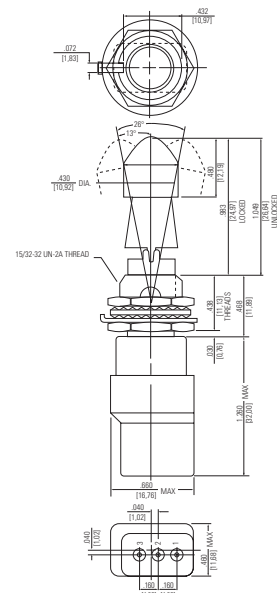

MINIATURE POSITIVE ACTION SWITCHES

Series - 8855, 8856, 8866-69

MIL-DTL-8834 Miniature Positive Action Switches
Toggle and Lever Lock/IWTS Terminals

MOUNTING DIMENSIONS - ONE POLE / 8855, 8866, 8868

Small Toggle

Large Toggle/ Terminal Identification

Lever Lock

MOUNTING DIMENSIONS - TWO POLE / 8856, 8867, 8869

Small Toggle

Large Toggle/ Terminal Identification

Lever Lock

STANDARD
0.00 = inches
[0,0] = mm

Mounting dimensions for reference only.