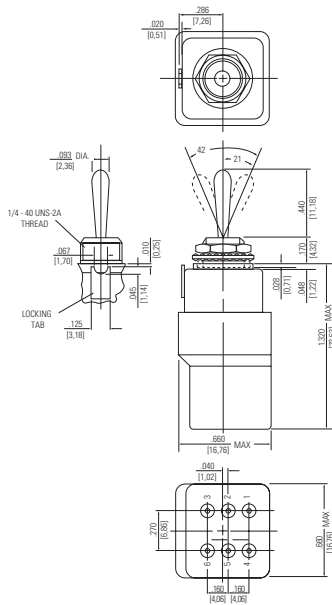

MINIATURE POSITIVE ACTION SWITCHES

Series - 8855, 8856, 8866-69

MIL-DTL-8834 Miniature Positive Action Switches
Toggle and Lever Lock/IWTS Terminals

MOUNTING DIMENSIONS - ONE POLE / 8855, 8866, 8868

Small Toggle

Large Toggle/ Terminal Identification

Lever Lock

MOUNTING DIMENSIONS - TWO POLE / 8856, 8867, 8869

Small Toggle

Large Toggle/ Terminal Identification

Lever Lock

STANDARD
0.00 = inches
[0,0] = mm

Mounting dimensions for reference only.